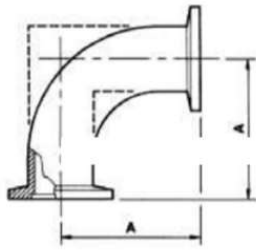

## ELBOW, 90 DEGREES, 304L STAINLESS

SIZE	PART No.	DIMENSIONS (mm)	
		A	
KF 16	90512420	40	
		50	
KF 40	90516420	65	
KF 50	90517420	70	