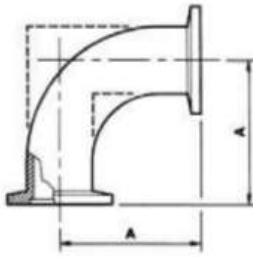

## ELBOW, 90 DEGREE, ALUMINUM

SIZE	PART No.	DIMENSIONS (mm)
KF 10	C10511410	A
KF 16	C10512410	30
KF 25	C10514410	40
KF 40	C10516410	50