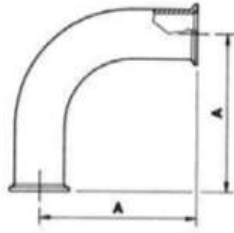

ELBOW, LONG RADIUS, 90 DEGREE, 316L STAINLESS

SIZE

KF 40

KF 50

PART No.

C10516406

C10517406

DIMENSIONS (mm)