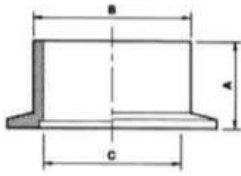

SHORT WELD STUB, KF TO INCH OD TUBE, 304L STAINLESS

SIZE	PART No.	DIMENSIONS (mm)		
		A	B	C
KF 25 to 1" OD Tube	90504222	12.7	25.4	22
KF 40 to 1-1/2" OD Tube	90504323	19.1	38.1	34.7
KF 50 to 2" OD Tube	90504350	19.1	50.8	47.4