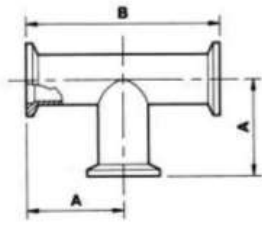

TEE PIECE, 304L STAINLESS

SIZE	PART No.	DIMENSIONS (mm)	
		A	B
KF 16	90512421	40	80
KF 25	90514421	50	100
KF 40	90516421	65	130
KF 50	90517421	70	140