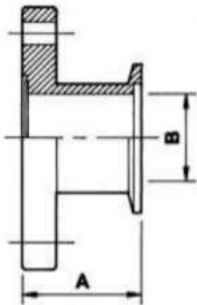

# ADAPTOR, KF TO CF, 316L STAINLESS

SIZE	PART No.	DIMENSIONS (mm)	
		A	B
KF 16 to 1-1/3" CF	C10503104	52.7	15.8
KF 16 to 2-3/4" CF	C10503105	45.3	15.8
KF 25 to 2-3/4" CF	C10503207	45.3	22
KF 40 to 2-3/4" CF	C10503305	45.3	40
KF 50 to 4-1/2" CF	C10503405	49.5	50