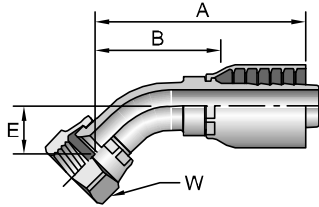

Hose  
**A**

Fittings  
43 Series  
**B**

Equipment  
**C**

Accessories  
**D**

Technical  
**E**

### 13743

Female JIC 37° - Swivel - 45° Elbow - Short Drop

# Part Number	Thread		Hose I.D. inch	A		E		B		
	inch	mm		inch	mm	inch	mm	inch	mm	
13743-4-4	1/4	7/16x20	1/4	1.96	50	0.39	10	9/16	1.21	31
13743-5-4	5/16	1/2x20	1/4	2.19	56	0.39	10	5/8	1.44	37
13743-6-4	3/8	9/16x18	1/4	2.23	57	0.39	10	11/16	1.48	38
13743-6-6	3/8	9/16x18	3/8	2.39	61	0.39	10	11/16	1.39	35
13743-8-6	1/2	3/4x16	3/8	2.74	70	0.55	14	7/8	1.74	44
13743-8-8	1/2	3/4x16	1/2	2.83	72	0.55	14	7/8	1.57	40
13743-10-8	5/8	7/8x14	1/2	2.93	74	0.63	16	1	1.67	42
13743-10-10	5/8	7/8x14	5/8	3.17	81	0.63	16	1	1.73	44
13743-12-10	3/4	1-1/16x12	5/8	3.62	92	0.83	21	1-1/4	2.08	53
13743-12-12	3/4	1-1/16x12	3/4	3.63	92	0.78	20	1-1/4	2.19	56
13743-16-16	1	1-5/16x12	1	4.34	110	0.95	24	1-1/2	2.72	69
13743-20-20	1-1/4	1-5/8x12	1-1/4	4.59	117	1.19	30	2	2.82	72
13743-24-24	1-1/2	1-7/8x12	1-1/2	5.50	140	1.47	37	2-1/4	4.18	106

# Part Number	Thread		Hose I.D. inch	A		E		B		
	inch	mm		inch	mm	inch	mm	inch	mm	
1L743-6-6	3/8	9/16x18	3/8	2.66	62	0.59	15	11/16	1.63	41
1L743-8-8	1/2	3/4x16	1/2	3.17	80	0.72	18	7/8	1.91	49
1L743-12-12	3/4	1-1/16x12	3/4	4.23	107	1.06	27	1-1/4	2.79	71
1L743-16-16	1	1-5/16x12	1	4.51	115	1.07	27	1-1/2	2.89	73