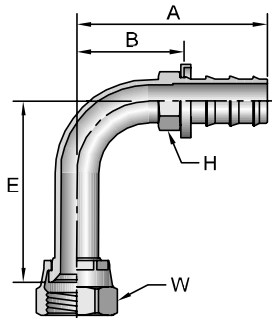

34182 Female JIC 37° - Swivel - 90° Elbow - Long Drop

# Part Number	Thread		Hose I.D. inch	A		E		H inch	W inch	B	
	inch	mm		inch	mm	inch	mm			inch	mm
34182-4-4	1/4	7/16x20	1/4	1.79	45	1.80	46	7/16	9/16	1.04	26
34182-6-6	3/8	9/16x18	3/8	1.97	50	2.18	55	1/2	11/16	1.07	27