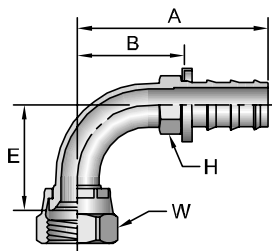

# Part Number	Thread		Hose I.D. inch	A		W inch	B		Additional Material	
	inch	mm		inch	mm		inch	mm	Brass (B)	Stainless Steel (C)
30682-4-4	1/4	7/16x20	1/4	1.52	39	9/16	0.77	20	•	•
30682-5-4	5/16	1/2x20	1/4	1.58	40	5/8	0.83	21	•	
30682-5-6	5/8	1/2x20	3/8	1.72	44	5/8	0.82	21	•	
30682-6-4	3/8	9/16x18	1/4	1.61	41	11/16	0.86	22	•	
30682-6-6	3/8	9/16x18	3/8	1.75	44	11/16	0.85	22	•	•
30682-6-8	3/8	9/16x18	1/2	1.90	48	11/16	0.85	22	•	
30682-8-6	1/2	3/4x16	3/8	1.87	47	7/8	0.97	25	•	
30682-8-8	1/2	3/4x16	1/2	2.02	51	7/8	0.97	25	•	•
30682-10-8	5/8	7/8x14	1/2	2.14	54	1	1.09	28	•	
30682-10-10	5/8	7/8x14	5/8	2.54	65	1	1.09	28	•	•
30682-12-12	3/4	1-1/16x12	3/4	2.65	67	1-1/4	1.20	30	•	•
30682-16-16	1	1-5/16x12	1	2.77	70	1-1/2	1.32	34	•	

B

33782 Female JIC 37° - Swivel - 45° Elbow - Short Drop

# Part Number	Thread		Hose I.D. inch	A		E		H inch	W inch	B	
	inch	mm		inch	mm	inch	mm			inch	mm
33782-4-4	1/4	7/16x20	1/4	1.74	44	0.39	10	7/16	9/16	0.99	25
33782-6-6	3/8	9/16x18	3/8	1.99	51	0.43	11	1/2	11/16	1.09	28
33782-8-8	1/2	3/4x16	1/2	2.58	66	0.55	14	5/8	7/8	1.53	39
33782-10-10	5/8	7/8x14	5/8	3.03	77	0.65	17	3/4	1	1.58	40

# Part Number	Thread		Hose I.D. inch	A		E		H inch	W inch	B	
	inch	mm		inch	mm	inch	mm			inch	mm
33982-4-4	1/4	7/16x20	1/4	1.55	39	0.83	21	---	9/16	0.80	20
33982-6-6	3/8	9/16x18	3/8	1.85	47	0.91	23	---	11/16	0.95	24
33982-8-8	1/2	3/4x16	1/2	2.33	59	1.09	28	5/8	7/8	1.28	33
33982-10-10	5/8	7/8x14	5/8	2.88	73	1.24	31	3/4	1	1.43	36
33982-12-12	3/4	1-1/16x12	3/4	3.26	83	1.81	46	7/8	1-1/4	1.81	46