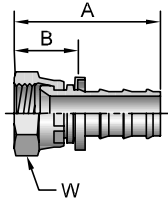

A

30682 Female JIC 37° - Swivel

# Part Number	Thread		Hose I.D. inch	A		W inch	B		Additional Material	
	inch	mm		inch	mm		inch	mm	Brass (B)	Stainless Steel (C)
30682-4-4	1/4	7/16x20	1/4	1.52	39	9/16	0.77	20	•	•
30682-5-4	5/16	1/2x20	1/4	1.58	40	5/8	0.83	21	•	
30682-5-6	5/8	1/2x20	3/8	1.72	44	5/8	0.82	21	•	
30682-6-4	3/8	9/16x18	1/4	1.61	41	11/16	0.86	22	•	
30682-6-6	3/8	9/16x18	3/8	1.75	44	11/16	0.85	22	•	•
30682-6-8	3/8	9/16x18	1/2	1.90	48	11/16	0.85	22	•	
30682-8-6	1/2	3/4x16	3/8	1.87	47	7/8	0.97	25	•	
30682-8-8	1/2	3/4x16	1/2	2.02	51	7/8	0.97	25	•	•
30682-10-8	5/8	7/8x14	1/2	2.14	54	1	1.09	28	•	
30682-10-10	5/8	7/8x14	5/8	2.54	65	1	1.09	28	•	•
30682-12-12	3/4	1-1/16x12	3/4	2.65	67	1-1/4	1.20	30	•	•
30682-16-16	1	1-5/16x12	1	2.77	70	1-1/2	1.32	34	•	

B