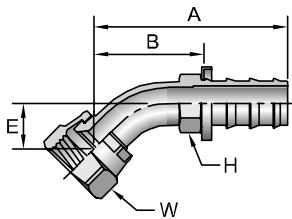

A

30682 Female JIC 37° - Swivel

# Part Number	Thread		Hose I.D. inch	A		W inch	B		Additional Material	
	inch	mm		inch	mm		inch	mm	Brass (B)	Stainless Steel (C)
30682-4-4	1/4	7/16x20	1/4	1.52	39	9/16	0.77	20	•	•
30682-5-4	5/16	1/2x20	1/4	1.58	40	5/8	0.83	21	•	
30682-5-6	5/8	1/2x20	3/8	1.72	44	5/8	0.82	21	•	
30682-6-4	3/8	9/16x18	1/4	1.61	41	11/16	0.86	22	•	
30682-6-6	3/8	9/16x18	3/8	1.75	44	11/16	0.85	22	•	•
30682-6-8	3/8	9/16x18	1/2	1.90	48	11/16	0.85	22	•	
30682-8-6	1/2	3/4x16	3/8	1.87	47	7/8	0.97	25	•	
30682-8-8	1/2	3/4x16	1/2	2.02	51	7/8	0.97	25	•	•
30682-10-8	5/8	7/8x14	1/2	2.14	54	1	1.09	28	•	
30682-10-10	5/8	7/8x14	5/8	2.54	65	1	1.09	28	•	•
30682-12-12	3/4	1-1/16x12	3/4	2.65	67	1-1/4	1.20	30	•	•
30682-16-16	1	1-5/16x12	1	2.77	70	1-1/2	1.32	34	•	

# Part Number	Thread		Hose I.D. inch	A		E		H inch	W inch	B	
	inch	mm		inch	mm	inch	mm			inch	mm
33782-4-4	1/4	7/16x20	1/4	1.74	44	0.39	10	7/16	9/16	0.99	25
33782-6-6	3/8	9/16x18	3/8	1.99	51	0.43	11	1/2	11/16	1.09	28
33782-8-8	1/2	3/4x16	1/2	2.58	66	0.55	14	5/8	7/8	1.53	39
33782-10-10	5/8	7/8x14	5/8	3.03	77	0.65	17	3/4	1	1.58	40

# Part Number	Thread		Hose I.D. inch	A		E		H inch	W inch	B	
	inch	mm		inch	mm	inch	mm			inch	mm
33982-4-4	1/4	7/16x20	1/4	1.55	39	0.83	21	---	9/16	0.80	20
33982-6-6	3/8	9/16x18	3/8	1.85	47	0.91	23	---	11/16	0.95	24
33982-8-8	1/2	3/4x16	1/2	2.33	59	1.09	28	5/8	7/8	1.28	33
33982-10-10	5/8	7/8x14	5/8	2.88	73	1.24	31	3/4	1	1.43	36
33982-12-12	3/4	1-1/16x12	3/4	3.26	83	1.81	46	7/8	1-1/4	1.81	46