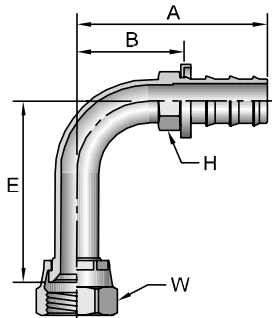

34182
Female JIC 37° - Swivel - 90° Elbow - Long Drop

# Part Number	Thread		Hose I.D. inch	A		E		H inch	W inch	B	
	inch	mm		inch	mm	inch	mm			inch	mm
34182-4-4	1/4	7/16x20	1/4	1.79	45	1.80	46	7/16	9/16	1.04	26
34182-6-6	3/8	9/16x18	3/8	1.97	50	2.18	55	1/2	11/16	1.07	27