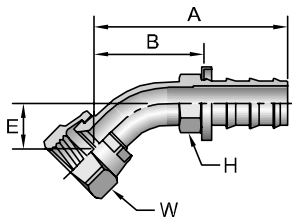

30682
Female JIC 37° - Swivel

# Part Number	Thread		Hose I.D. inch	A		W inch	B		Additional Material	
	inch	mm		inch	mm		inch	mm	Brass (B)	Stainless Steel (C)
30682-4-4	1/4	7/16x20	1/4	1.52	39	9/16	0.77	20	•	•
30682-5-4	5/16	1/2x20	1/4	1.58	40	5/8	0.83	21	•	
30682-5-6	5/8	1/2x20	3/8	1.72	44	5/8	0.82	21	•	
30682-6-4	3/8	9/16x18	1/4	1.61	41	11/16	0.86	22	•	
30682-6-6	3/8	9/16x18	3/8	1.75	44	11/16	0.85	22	•	•
30682-6-8	3/8	9/16x18	1/2	1.90	48	11/16	0.85	22	•	
30682-8-6	1/2	3/4x16	3/8	1.87	47	7/8	0.97	25	•	
30682-8-8	1/2	3/4x16	1/2	2.02	51	7/8	0.97	25	•	•
30682-10-8	5/8	7/8x14	1/2	2.14	54	1	1.09	28	•	
30682-10-10	5/8	7/8x14	5/8	2.54	65	1	1.09	28	•	•
30682-12-12	3/4	1-1/16x12	3/4	2.65	67	1-1/4	1.20	30	•	•
30682-16-16	1	1-5/16x12	1	2.77	70	1-1/2	1.32	34	•	

# Part Number	Thread		Hose I.D. inch	A		E		H inch	W inch	B	
	inch	mm		inch	mm	inch	mm			inch	mm
33782-4-4	1/4	7/16x20	1/4	1.74	44	0.39	10	7/16	9/16	0.99	25
33782-6-6	3/8	9/16x18	3/8	1.99	51	0.43	11	1/2	11/16	1.09	28
33782-8-8	1/2	3/4x16	1/2	2.58	66	0.55	14	5/8	7/8	1.53	39
33782-10-10	5/8	7/8x14	5/8	3.03	77	0.65	17	3/4	1	1.58	40

# Part Number	Thread		Hose I.D. inch	A		E		H inch	W inch	B	
	inch	mm		inch	mm	inch	mm			inch	mm
33982-4-4	1/4	7/16x20	1/4	1.55	39	0.83	21	---	9/16	0.80	20
33982-6-6	3/8	9/16x18	3/8	1.85	47	0.91	23	---	11/16	0.95	24
33982-8-8	1/2	3/4x16	1/2	2.33	59	1.09	28	5/8	7/8	1.28	33
33982-10-10	5/8	7/8x14	5/8	2.88	73	1.24	31	3/4	1	1.43	36
33982-12-12	3/4	1-1/16x12	3/4	3.26	83	1.81	46	7/8	1-1/4	1.81	46