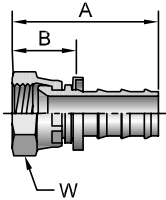

# Part Number	Thread		Hose I.D. inch	A		W inch	B		Additional Material	
	inch	mm		inch	mm		inch	mm	Brass (B)	Stainless Steel (C)
30682-4-4	1/4	7/16x20	1/4	1.52	39	9/16	0.77	20	•	•
30682-5-4	5/16	1/2x20	1/4	1.58	40	5/8	0.83	21	•	
30682-5-6	5/8	1/2x20	3/8	1.72	44	5/8	0.82	21	•	
30682-6-4	3/8	9/16x18	1/4	1.61	41	11/16	0.86	22	•	
30682-6-6	3/8	9/16x18	3/8	1.75	44	11/16	0.85	22	•	•
30682-6-8	3/8	9/16x18	1/2	1.90	48	11/16	0.85	22	•	
30682-8-6	1/2	3/4x16	3/8	1.87	47	7/8	0.97	25	•	
30682-8-8	1/2	3/4x16	1/2	2.02	51	7/8	0.97	25	•	•
30682-10-8	5/8	7/8x14	1/2	2.14	54	1	1.09	28	•	
30682-10-10	5/8	7/8x14	5/8	2.54	65	1	1.09	28	•	•
30682-12-12	3/4	1-1/16x12	3/4	2.65	67	1-1/4	1.20	30	•	•
30682-16-16	1	1-5/16x12	1	2.77	70	1-1/2	1.32	34	•	

# Part Number	Thread		Hose I.D. inch	A		E		H inch	W inch	B	
	inch	mm		inch	mm	inch	mm			inch	mm
33782-4-4	1/4	7/16x20	1/4	1.74	44	0.39	10	7/16	9/16	0.99	25
33782-6-6	3/8	9/16x18	3/8	1.99	51	0.43	11	1/2	11/16	1.09	28
33782-8-8	1/2	3/4x16	1/2	2.58	66	0.55	14	5/8	7/8	1.53	39
33782-10-10	5/8	7/8x14	5/8	3.03	77	0.65	17	3/4	1	1.58	40

# Part Number	Thread		Hose I.D. inch	A		E		H inch	W inch	B	
	inch	mm		inch	mm	inch	mm			inch	mm
33982-4-4	1/4	7/16x20	1/4	1.55	39	0.83	21	---	9/16	0.80	20
33982-6-6	3/8	9/16x18	3/8	1.85	47	0.91	23	---	11/16	0.95	24
33982-8-8	1/2	3/4x16	1/2	2.33	59	1.09	28	5/8	7/8	1.28	33
33982-10-10	5/8	7/8x14	5/8	2.88	73	1.24	31	3/4	1	1.43	36
33982-12-12	3/4	1-1/16x12	3/4	3.26	83	1.81	46	7/8	1-1/4	1.81	46

# Part Number	Thread		Hose I.D. inch	A		E		H inch	W inch	B	
	inch	mm		inch	mm	inch	mm			inch	mm
34182-4-4	1/4	7/16x20	1/4	1.79	45	1.80	46	7/16	9/16	1.04	26
34182-6-6	3/8	9/16x18	3/8	1.97	50	2.18	55	1/2	11/16	1.07	27