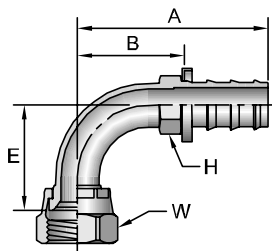

30682
Female JIC 37° - Swivel

# Part Number	Thread		Hose I.D. inch	A		W inch	B		Additional Material	
	inch	mm		inch	mm		inch	mm	Brass (B)	Stainless Steel (C)
30682-4-4	1/4	7/16x20	1/4	1.52	39	9/16	0.77	20	•	•
30682-5-4	5/16	1/2x20	1/4	1.58	40	5/8	0.83	21	•	
30682-5-6	5/8	1/2x20	3/8	1.72	44	5/8	0.82	21	•	
30682-6-4	3/8	9/16x18	1/4	1.61	41	11/16	0.86	22	•	
30682-6-6	3/8	9/16x18	3/8	1.75	44	11/16	0.85	22	•	•
30682-6-8	3/8	9/16x18	1/2	1.90	48	11/16	0.85	22	•	
30682-8-6	1/2	3/4x16	3/8	1.87	47	7/8	0.97	25	•	
30682-8-8	1/2	3/4x16	1/2	2.02	51	7/8	0.97	25	•	•
30682-10-8	5/8	7/8x14	1/2	2.14	54	1	1.09	28	•	
30682-10-10	5/8	7/8x14	5/8	2.54	65	1	1.09	28	•	•
30682-12-12	3/4	1-1/16x12	3/4	2.65	67	1-1/4	1.20	30	•	•
30682-16-16	1	1-5/16x12	1	2.77	70	1-1/2	1.32	34	•	

# Part Number	Thread		Hose I.D. inch	A		E		H inch	W inch	B	
	inch	mm		inch	mm	inch	mm			inch	mm
33782-4-4	1/4	7/16x20	1/4	1.74	44	0.39	10	7/16	9/16	0.99	25
33782-6-6	3/8	9/16x18	3/8	1.99	51	0.43	11	1/2	11/16	1.09	28
33782-8-8	1/2	3/4x16	1/2	2.58	66	0.55	14	5/8	7/8	1.53	39
33782-10-10	5/8	7/8x14	5/8	3.03	77	0.65	17	3/4	1	1.58	40

# Part Number	Thread		Hose I.D. inch	A		E		H inch	W inch	B	
	inch	mm		inch	mm	inch	mm			inch	mm
33982-4-4	1/4	7/16x20	1/4	1.55	39	0.83	21	---	9/16	0.80	20
33982-6-6	3/8	9/16x18	3/8	1.85	47	0.91	23	---	11/16	0.95	24
33982-8-8	1/2	3/4x16	1/2	2.33	59	1.09	28	5/8	7/8	1.28	33
33982-10-10	5/8	7/8x14	5/8	2.88	73	1.24	31	3/4	1	1.43	36
33982-12-12	3/4	1-1/16x12	3/4	3.26	83	1.81	46	7/8	1-1/4	1.81	46