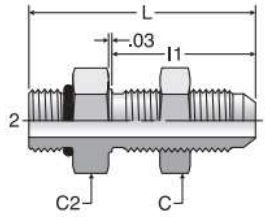

# WF5OX

SAE-ORB Bulkhead Connector  
37° Flare / SAE-ORB

HPD Base # 0355  
WF5OX-WLN – Body with locknut  
(See page B10 for WLN)

TUBE FITTING PART #	END SIZE		C HEX (in.)	C2 HEX (in.)	I1 (in.)	L (in.)	MAX BULKHEAD WALL THICKNESS (in.)	Dynamic Pressure (x 1,000 PSI)		
	1	2						-S	-SS	-B
	(in.)	UN/UNF-2A								
4 WF5OX	1/4	7/16 - 20	11/16	11/16	1.20	1.84	0.38	7.5	9.0	3.3
6 WF5OX	3/8	9/16 - 18	13/16	13/16	1.28	2.02	0.44	6.0	7.2	3.3
8 WF5OX	1/2	3/4 - 16	1	1	1.44	2.19	0.44	6.0	7.2	3.3
10 WF5OX	5/8	7/8 - 14	1 1/8	1 1/8	1.58	2.47	0.44	5.0	6.0	3.3
12 WF5OX	3/4	1 1/16 - 12	1 3/8	1 3/8	1.75	2.79	0.44	5.0	6.0	3.3
16 WF5OX	1	1 5/16 - 12	1 5/8	1 5/8	1.75	2.90	0.44	4.5	5.4	2.9