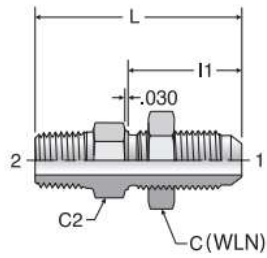

## Male Bulkhead Connector 37° Flare / NPTF

HPD Base # 0153

WFTX-WLN – Body with locknut

(See page B10 for WLN)

| TUBE<br>FITTING<br>PART # | END SIZE   |            | C<br>HEX<br>(in.) | C2<br>HEX<br>(in.) | I1<br>(in.) | L<br>(in.) | MAX<br>BULKHEAD<br>WALL<br>THICKNESS<br>(in.) | Dynamic<br>Pressure<br>(x 1,000 PSI) |     |     |
|---------------------------|------------|------------|-------------------|--------------------|-------------|------------|---|--------------------------------------|-----|-----|
|                           | 1<br>(in.) | 2<br>NPTF  |                   |                    |             |            |   | -S                                   | -SS | -B  |
| 4 WFTX                    | 1/4        | 1/8 - 27   | 11/16             | 11/16              | 1.20        | 1.88       | 0.38  | 6.0                                  | 6.0 | 3.3 |
| 4-4 WFTX                  | 1/4        | 1/4 - 18   | 11/16             | 11/16              | 1.20        | 2.10       | 0.38  | 6.0                                  | 6.0 | 3.3 |
| 6 WFTX                    | 3/8        | 1/4 - 18   | 13/16             | 13/16              | 1.28        | 2.18       | 0.44  | 6.0                                  | 6.0 | 3.3 |
| 6-6 WFTX                  | 3/8        | 3/8 - 18   | 13/16             | 13/16              | 1.28        | 2.16       | 0.44  | 6.0                                  | 6.0 | 3.3 |
| 6-8 WFTX                  | 3/8        | 1/2 - 14   | 7/8               | 13/16              | 1.28        | 2.41       | 0.44  | 6.0                                  | 6.0 | 3.3 |
| 8 WFTX                    | 1/2        | 3/8 - 18   | 1                 | 1                  | 1.44        | 2.34       | 0.44  | 6.0                                  | 6.0 | 3.3 |
| 8-8 WFTX                  | 1/2        | 1/2 - 14   | 1                 | 1                  | 1.44        | 2.60       | 0.44  | 6.0                                  | 6.0 | 3.3 |
| 10 WFTX                   | 5/8        | 1/2 - 14   | 1 1/8             | 1 1/8              | 1.58        | 2.74       | 0.44  | 5.0                                  | 5.0 | 3.3 |
| 12 WFTX                   | 3/4        | 3/4 - 14   | 1 3/8             | 1 3/8              | 1.75        | 2.95       | 0.44  | 5.0                                  | 5.0 | 2.6 |
| 16 WFTX                   | 1          | 1 - 11 1/2 | 1 5/8             | 1 5/8              | 1.75        | 3.14       | 0.44  | 4.5                                  | 4.5 | 2.0 |